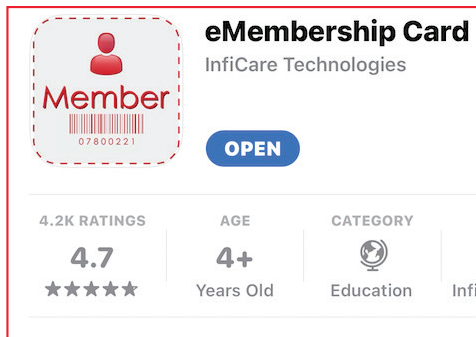

Membership Cards are going digital!

Follow These Easy Steps to Get Your Digital Membership Card:

STEP 1:

Download 'eMembership Card' app from Apple App store or Google Play Store by scanning this QR code:

STEP 2:

Select the "Children's Museum of New Hampshire" tile:

STEP 3:

Select 'Find my Membership Cards':

STEP 4:

Enter:

Your phone number and your last name.

STEP 5:

Your membership card should now be downloaded into the eMembership App. You only have to download it ONCE! Just open the eMembership App the next time you visit the museum and enjoy our new, quick check-in.