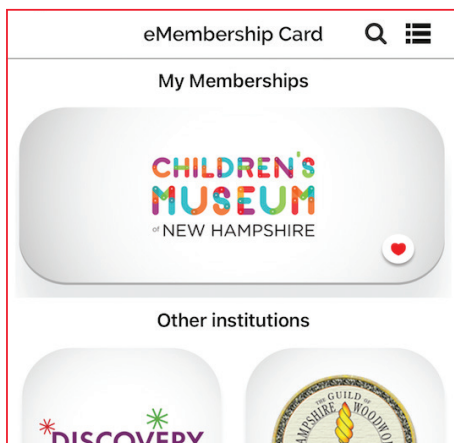

Membership Cards are going digital!

Follow These Easy Steps to Get Your Digital Membership Card:

STEP 1:

Download 'eMembership Card' app from Apple App store or Google Play Store by scanning this QR code:

STEP 2:

Select the "Children's Museum of New Hampshire" tile:

STEP 3:

Select 'Find my Membership Cards':

STEP 4:

Enter:

Your phone number and your last name.

STEP 5:

Your membership card should now be downloaded into the eMembership App. You only have to download it ONCE! Just open the eMembership App the next time you visit the museum and enjoy our new, quick check-in.