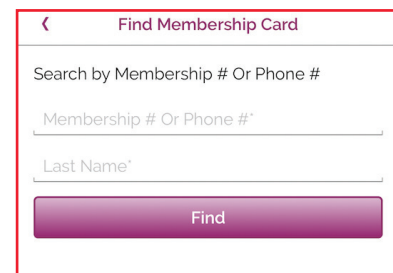

Membership Cards are going digital!

Follow These Easy Steps to Get Your Digital Membership Card:

STEP 1:

Download 'eMembership Card' app from Apple App store or Google Play Store by scanning this QR code:

STEP 2:

Select the "Children's Museum of New Hampshire" tile:

STEP 3:

Select 'Find my Membership Cards':

STEP 4:

Enter:

Your phone number and your last name.

STEP 5:

Your membership card should now be downloaded into the eMembership App. You only have to download it ONCE! Just open the eMembership App the next time you visit the museum and enjoy our new, quick check-in.