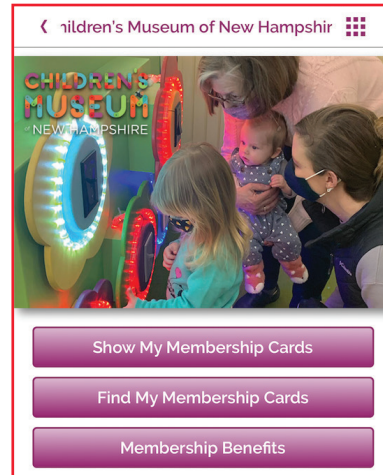

Membership Cards are going digital!

Follow These Easy Steps to Get Your Digital Membership Card:

STEP 1:

Download 'eMembership Card' app from Apple App store or Google Play Store by scanning this QR code:

STEP 2:

Select the "Children's Museum of New Hampshire" tile:

STEP 3:

Select 'Find my Membership Cards':

STEP 4:

Enter:

Your phone number and your last name.

STEP 5:

Your membership card should now be downloaded into the eMembership App. You only have to download it ONCE! Just open the eMembership App the next time you visit the museum and enjoy our new, quick check-in.